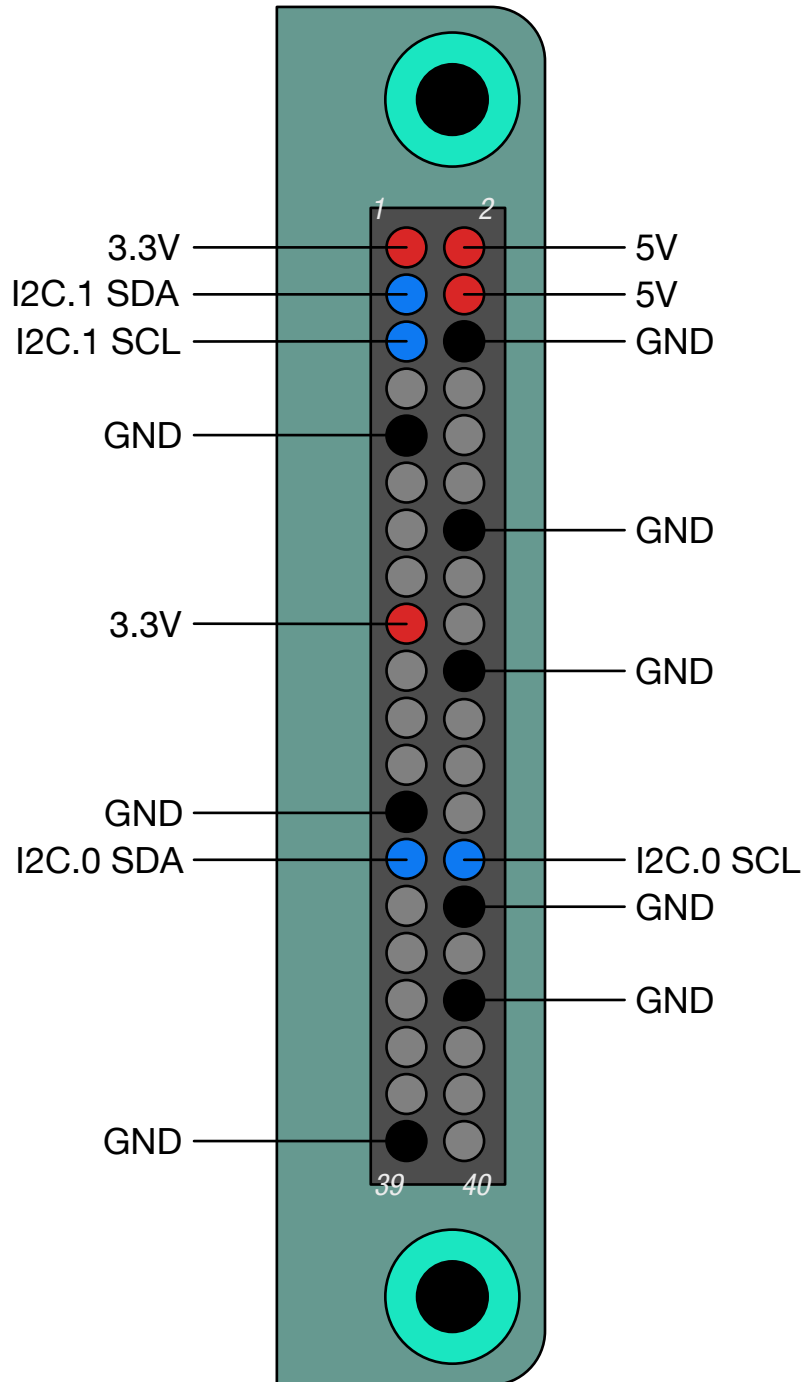

# RASPBERRY PI

## I2C Pins

DESIGNED BY: