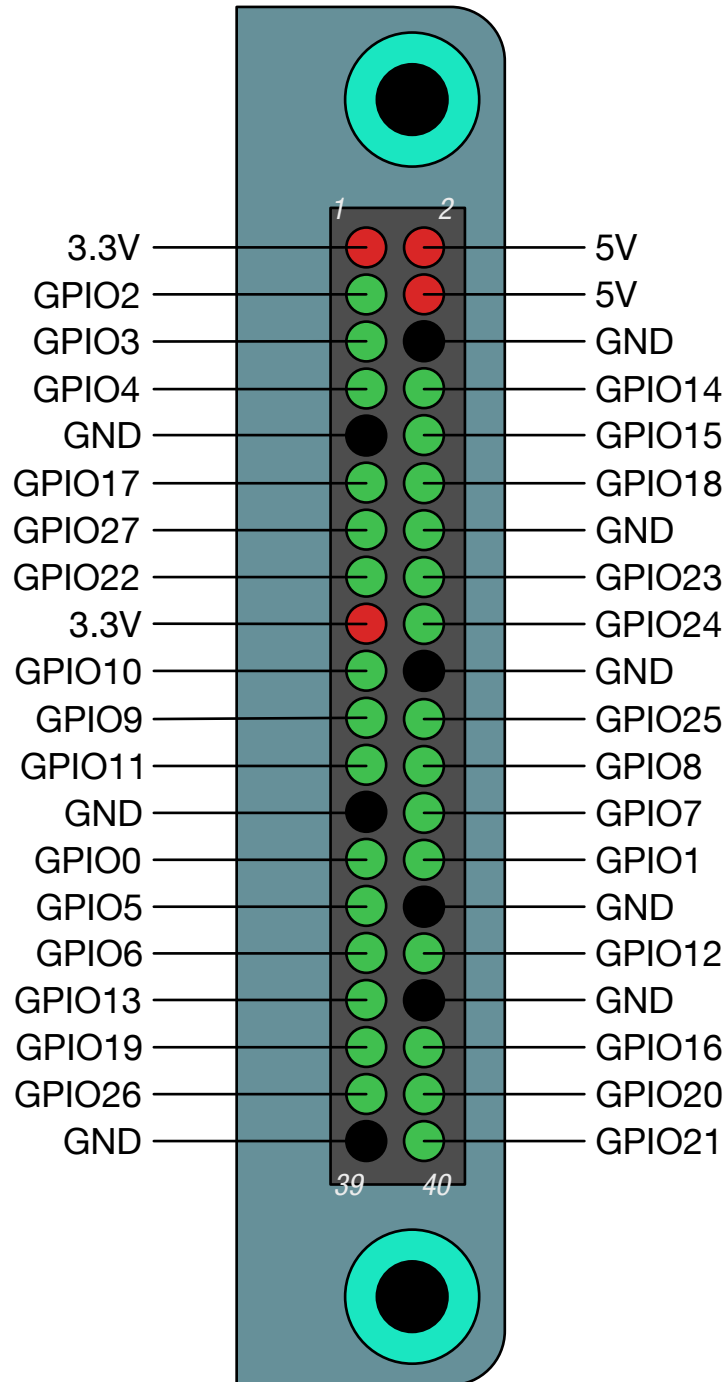

RASPBERRY PI

BCM (Broadcom) Pinout

DESIGNED BY: